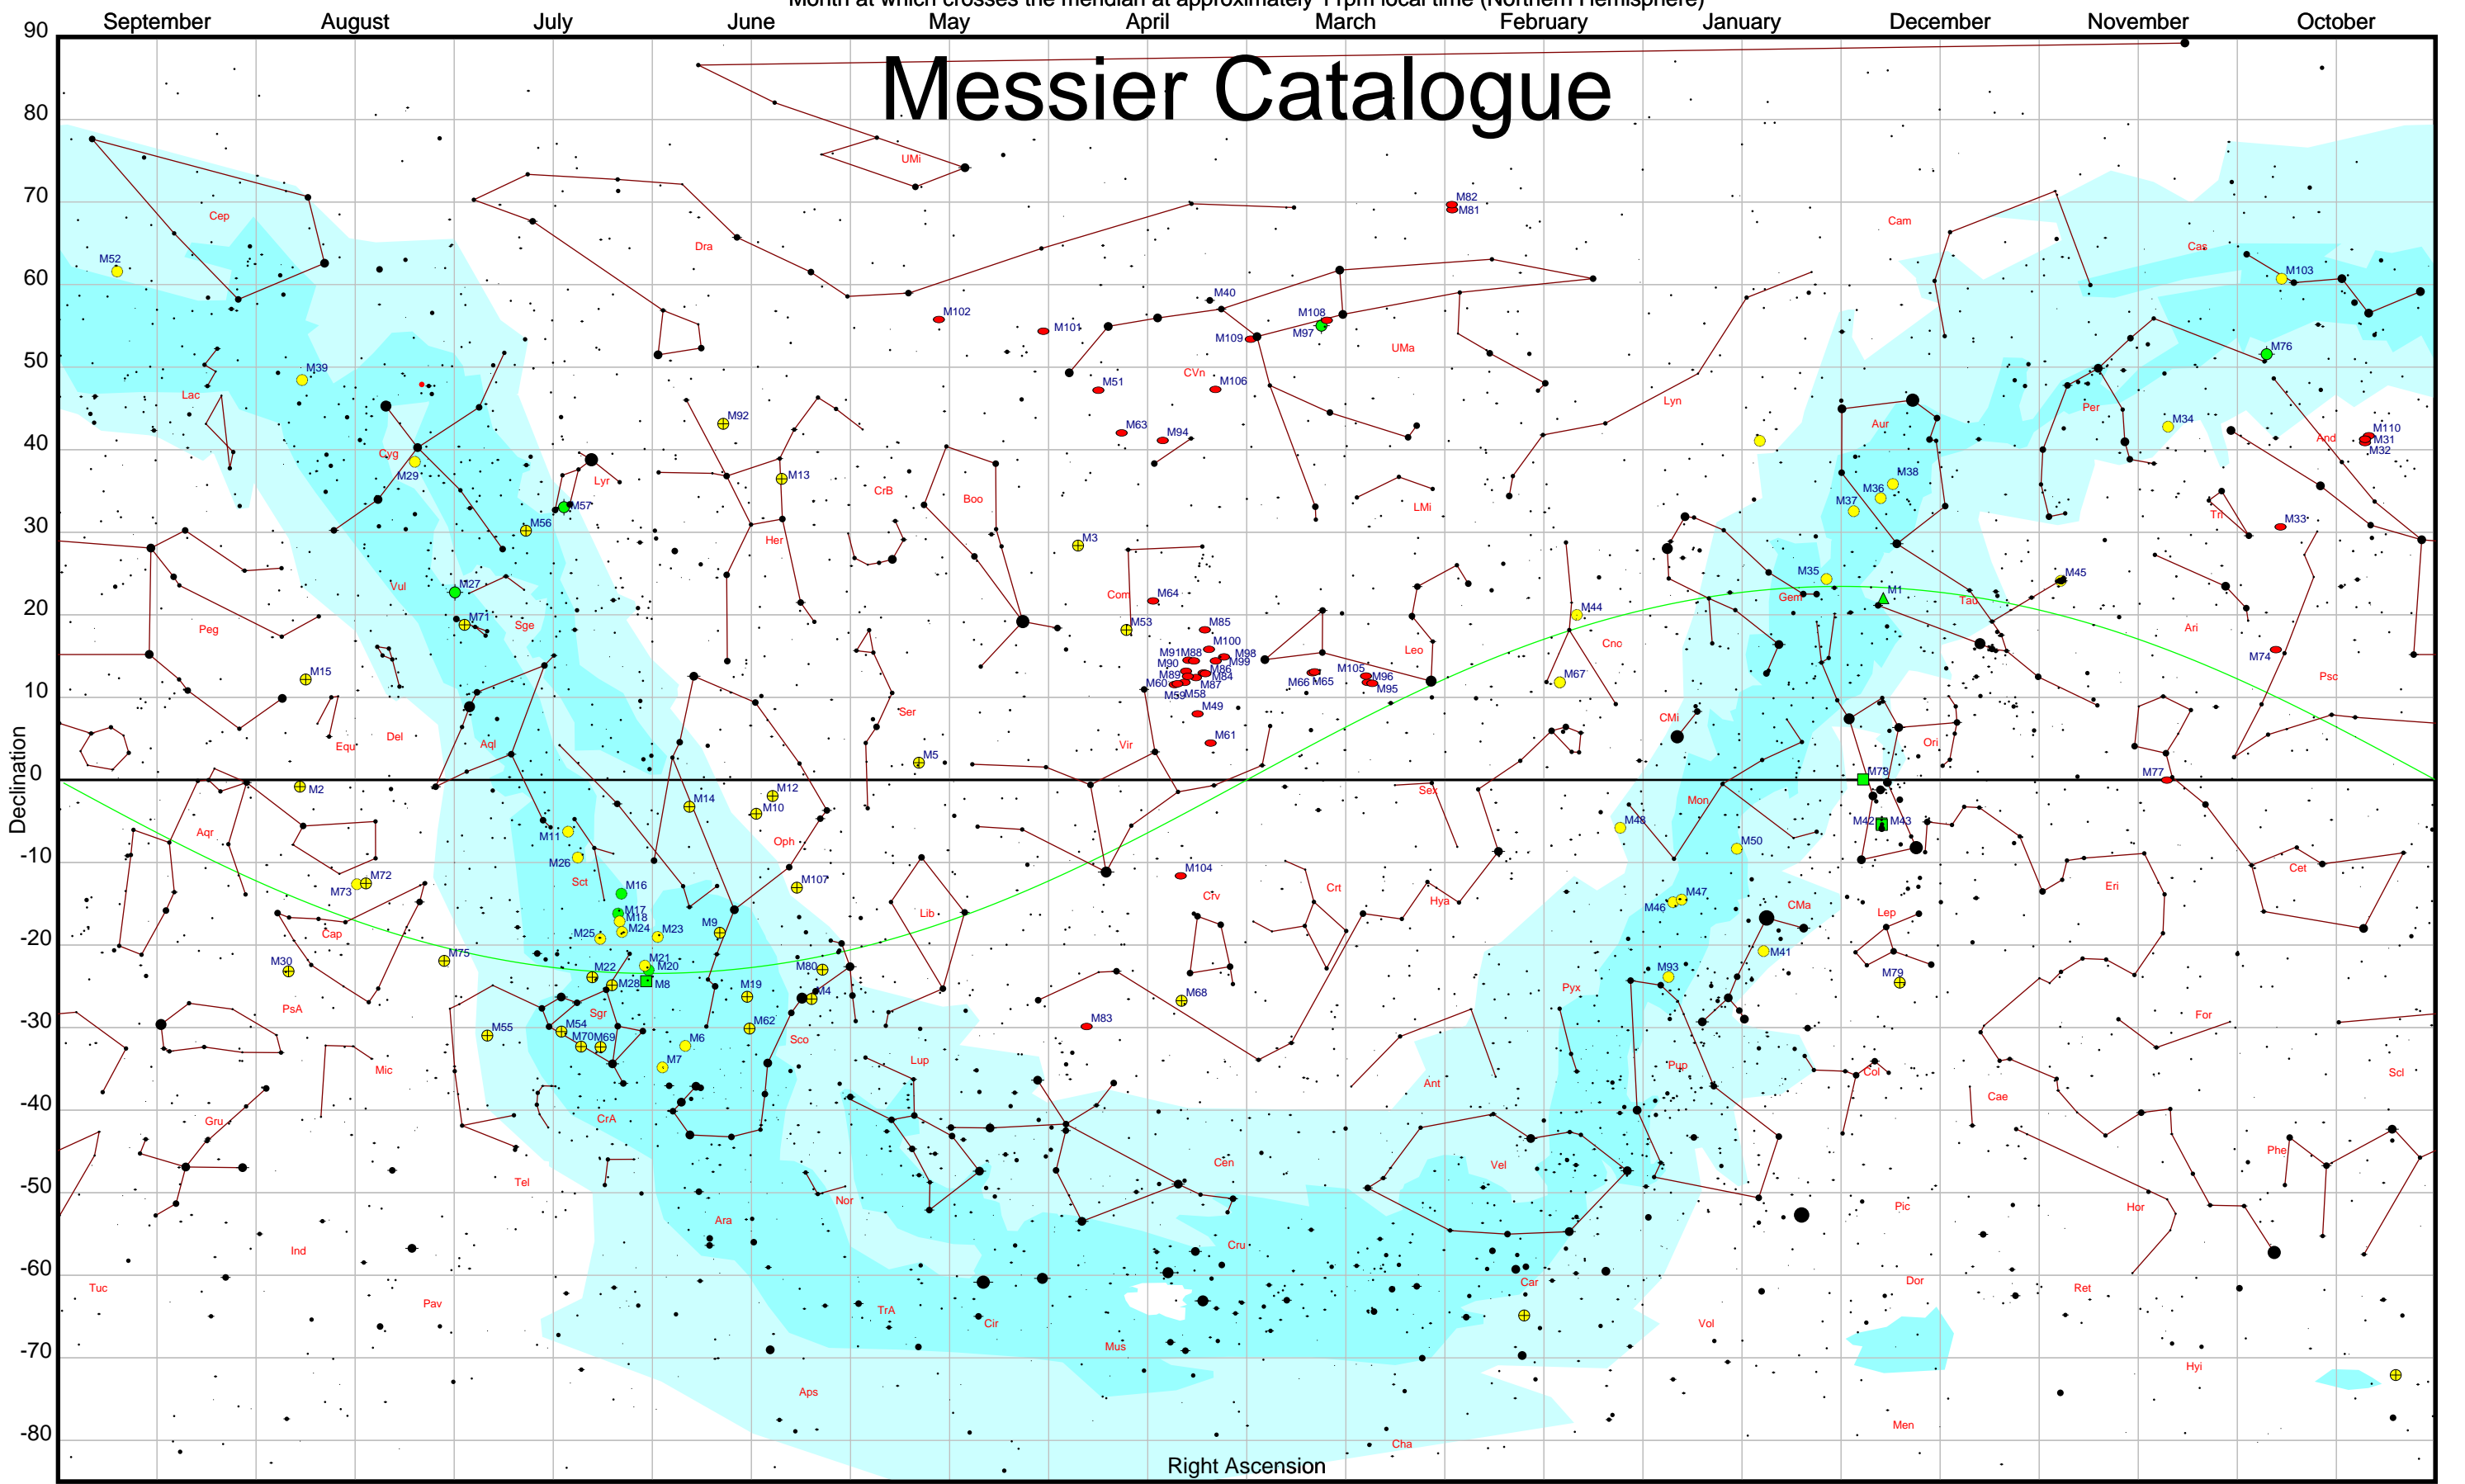

Messier Catalogue

- Star
- Double star
- ⊕ Globular Cluster
- Open Cluster
- Open Cluster with Nebulosity
- Nebula
- ◆ Planetary nebula
- ▲ Super nova remnant
- Galaxy
- Quasar
- Mag -1
- Mag 0
- Mag 1
- Mag 2
- Mag 3
- Mag 4
- Mag 5